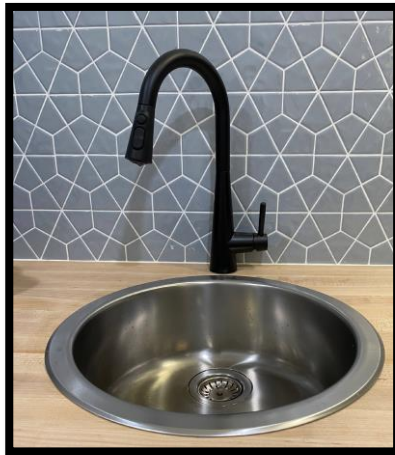

Standard White Vanity Sink

Undermount Sink w/Acrylic Countertop

Vessel Sink

Faucet Options

Chrome – Goose Neck

Arbor Bronze – Goose Neck

Chrome – Goose Neck
w/separate soft water tap

Black Pull Down Faucet
MOEN 7864BL