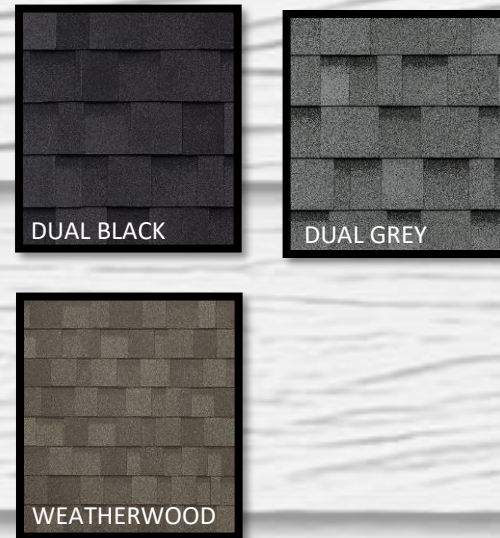

Mountain Gray DLX1021-1

Purity DLX14-20

Happy Trails DLX1084-1

Willow Springs DLX1007-1

Flagstone DLX1001-4

Thin Ice DLX1001-3

Natural White

Sheet Vinyl Flooring (Lino) - Standard

Hillborough Beige DF9626

DF 9656 - Natural

DF 9661 - Thunder

DF 9667 - Harbor Light

Sheet Vinyl Flooring (Lino) - Upgrade

Standard Carpet Options

LVP Vinyl Plank

Laminate Flooring

Chromium #8011

Iridium #8014

Standard Siding

Upgrade Siding

Shakes

Shingles

Stacked Stone

Fascia / Soffit / Smart Start

Fiber Cement Siding

LP SmartSide Siding

Main Exterior
Rapids Blue

Main Exterior
Cavern Steel

Main Exterior
Redwood Red

Main Exterior
Desert Stone

Chamclad Siding

Barnboard Grey