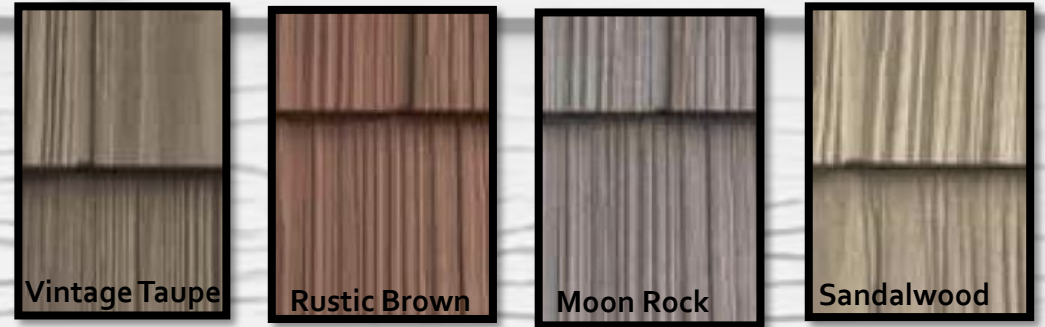

Hillborough Beige DF9626

DF 9656 - Natural

DF 9661 - Thunder

DF 9667 - Harbor Light

Sheet Vinyl Flooring (Lino) - Upgrade

Standard Carpet Options

LVP Vinyl Plank

Laminate Flooring

Chromium #8011

Iridium #8014

Standard Siding

Upgrade Siding

Shakes

Shingles

Stacked Stone

Fascia / Soffit / Smart Start

Fiber Cement Siding

LP SmartSide Siding

Main Exterior
Rapids Blue

Main Exterior
Cavern Steel

Main Exterior
Redwood Red

Main Exterior
Desert Stone

Chamclad Siding

Barnboard Grey