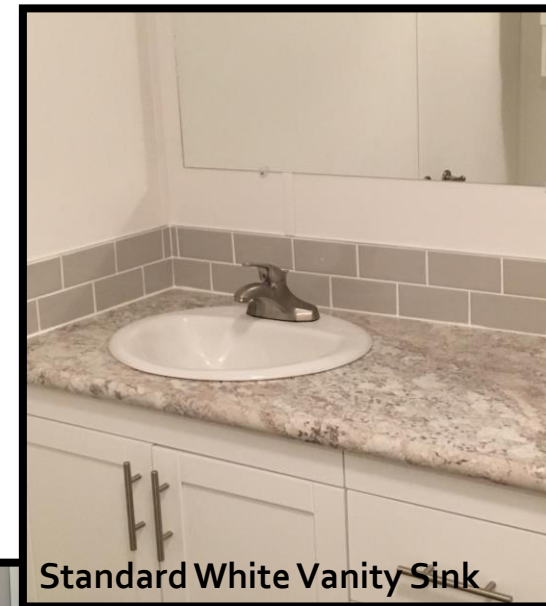

Kitchen Sink Options

Granite Sink - Champagne

Ceramic Farmers Sink

Granite Sink - Black

SS - Apron Front Sink

Undermount SS Sink

Standard SS Sink

Vanity Sink Options