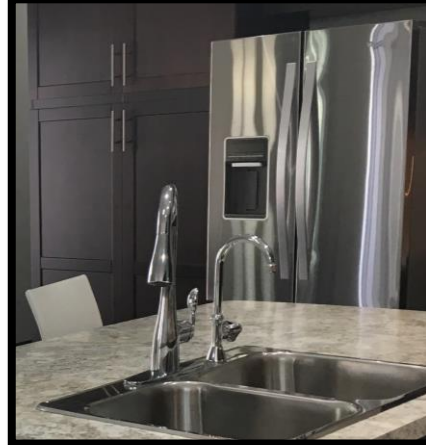

Standard White Vanity Sink

Undermount Sink w/Acrylic Countertop

Vessel Sink

Faucet Options

Chrome – Goose Neck

Arbor Bronze – Goose Neck

Chrome – Goose Neck
w/separate soft water tap

Black Pull Down Faucet
MOEN 7864BL