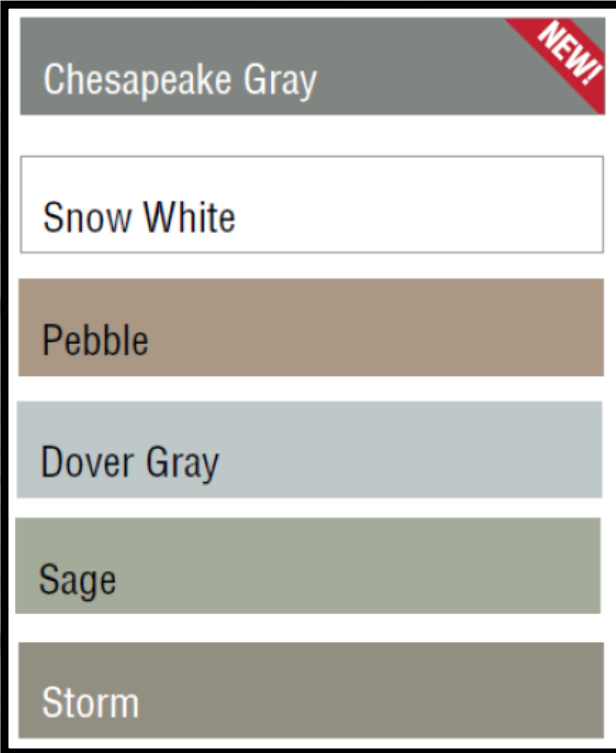

Standard Siding