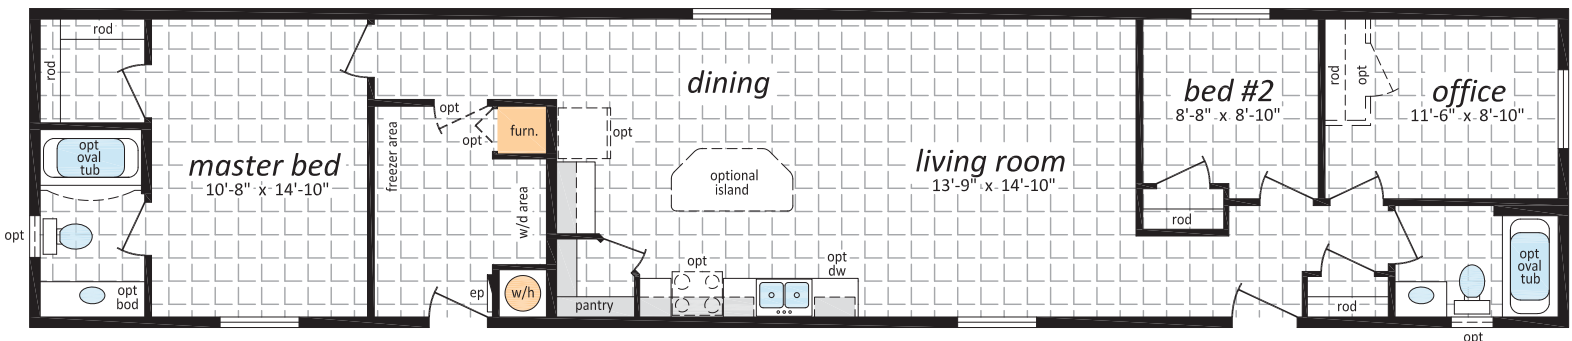

HS-1601

16' x 60' - 960 sq. ft.
2 Beds, 1 Bath

Starts From \$193,500

HS-1602

16' x 60' - 960 sq. ft.
2 Beds, 1 Bath

Starts From \$194,000

HS-1603

16' x 60' - 960 sq. ft.

1 Bed, 2 Baths, 1 Office

Starts From \$197,000

HS-1604

16' x 68' - 1,088 sq. ft.
2 Beds, 1 Bath, 1 Office

Starts From \$207,000

HS-1605

16' x 68' - 1,088 sq. ft.
2 Beds, 1 Bath, 1 Office

Starts From \$207,000

HS-1606

16' x 76' - 1,216 sq. ft.
2 Beds, 2 Baths, 1 Office

Starts From \$218,000