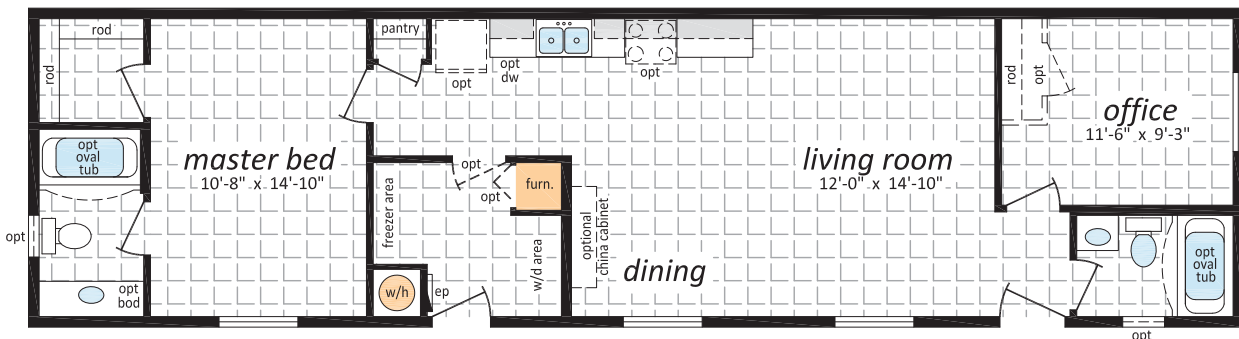

HS-1601

16' x 60' - 960 sq. ft.
2 Beds, 1 Bath

Starts From \$193,500

HS-1602

16' x 60' - 960 sq. ft.
2 Beds, 1 Bath

Starts From \$194,000

HS-1603

16' x 60' - 960 sq. ft.

1 Bed, 2 Baths, 1 Office

Starts From \$197,000

HS-1604

16' x 68' - 1,088 sq. ft.
2 Beds, 1 Bath, 1 Office

Starts From \$207,000

HS-1605

16' x 68' - 1,088 sq. ft.
2 Beds, 1 Bath, 1 Office

Starts From \$207,000

HS-1606

16' x 76' - 1,216 sq. ft.
2 Beds, 2 Baths, 1 Office

Starts From \$218,000