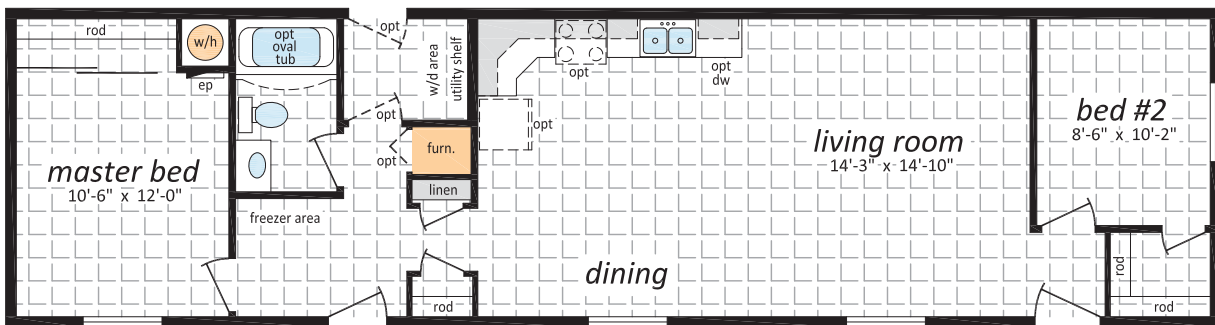

HS-1601

16' x 60' - 960 sq. ft.
2 Beds, 1 Bath

Starts From \$193,500

HS-1602

16' x 60' - 960 sq. ft.
2 Beds, 1 Bath

Starts From \$194,000

HS-1603

16' x 60' - 960 sq. ft.

1 Bed, 2 Baths, 1 Office

Starts From \$197,000

HS-1604

16' x 68' - 1,088 sq. ft.
2 Beds, 1 Bath, 1 Office

Starts From \$207,000

HS-1605

16' x 68' - 1,088 sq. ft.
2 Beds, 1 Bath, 1 Office

Starts From \$207,000

HS-1606

16' x 76' - 1,216 sq. ft.
2 Beds, 2 Baths, 1 Office

Starts From \$218,000