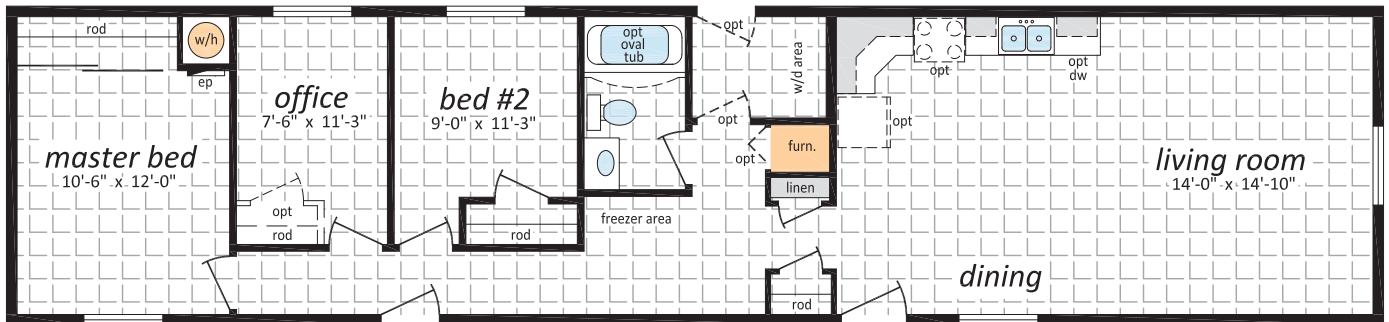

HS-1601

16' x 60' - 960 sq. ft.
2 Beds, 1 Bath

Starts From \$193,500

HS-1602

16' x 60' - 960 sq. ft.
2 Beds, 1 Bath

Starts From \$194,000

HS-1603

16' x 60' - 960 sq. ft.

1 Bed, 2 Baths, 1 Office

Starts From \$197,000

HS-1604

16' x 68' - 1,088 sq. ft.
2 Beds, 1 Bath, 1 Office

Starts From \$207,000

HS-1605

16' x 68' - 1,088 sq. ft.
2 Beds, 1 Bath, 1 Office

Starts From \$207,000

HS-1606

16' x 76' - 1,216 sq. ft.
2 Beds, 2 Baths, 1 Office

Starts From \$218,000