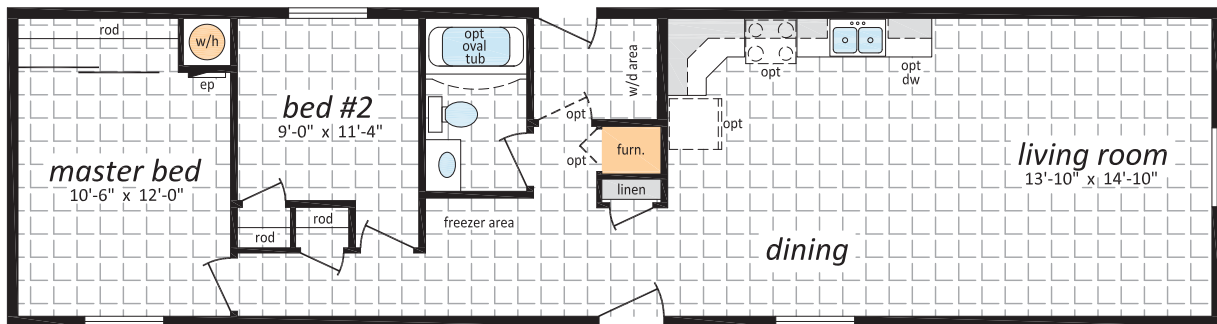

HS-1601

16' x 60' - 960 sq. ft.
2 Beds, 1 Bath

Starts From \$193,500

HS-1602

16' x 60' - 960 sq. ft.
2 Beds, 1 Bath

Starts From \$194,000

HS-1603

16' x 60' - 960 sq. ft.

1 Bed, 2 Baths, 1 Office

Starts From \$197,000

HS-1604

16' x 68' - 1,088 sq. ft.
2 Beds, 1 Bath, 1 Office

Starts From \$207,000

HS-1605

16' x 68' - 1,088 sq. ft.
2 Beds, 1 Bath, 1 Office

Starts From \$207,000

HS-1606

16' x 76' - 1,216 sq. ft.
2 Beds, 2 Baths, 1 Office

Starts From \$218,000