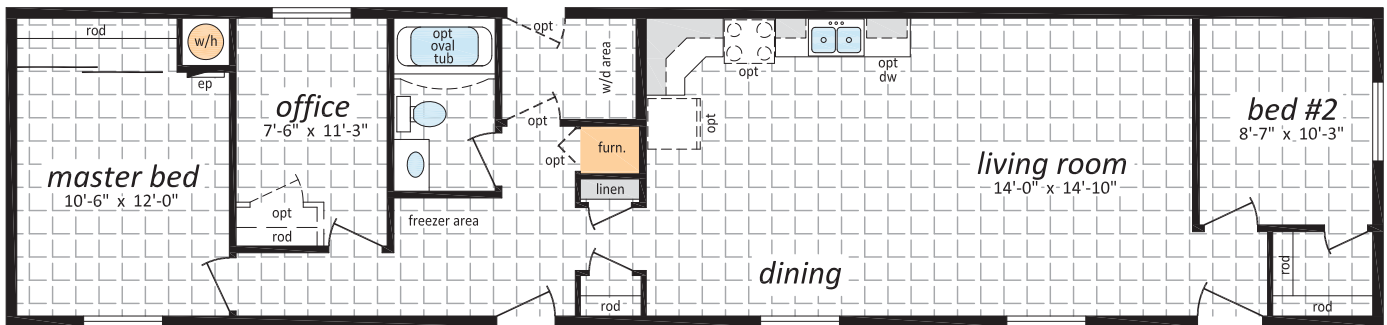

HS-1601

16' x 60' - 960 sq. ft.
2 Beds, 1 Bath

Starts From \$193,500

HS-1602

16' x 60' - 960 sq. ft.
2 Beds, 1 Bath

Starts From \$194,000

HS-1603

16' x 60' - 960 sq. ft.

1 Bed, 2 Baths, 1 Office

Starts From \$197,000

HS-1604

16' x 68' - 1,088 sq. ft.
2 Beds, 1 Bath, 1 Office

Starts From \$207,000

HS-1605

16' x 68' - 1,088 sq. ft.
2 Beds, 1 Bath, 1 Office

Starts From \$207,000

HS-1606

16' x 76' - 1,216 sq. ft.
2 Beds, 2 Baths, 1 Office

Starts From \$218,000