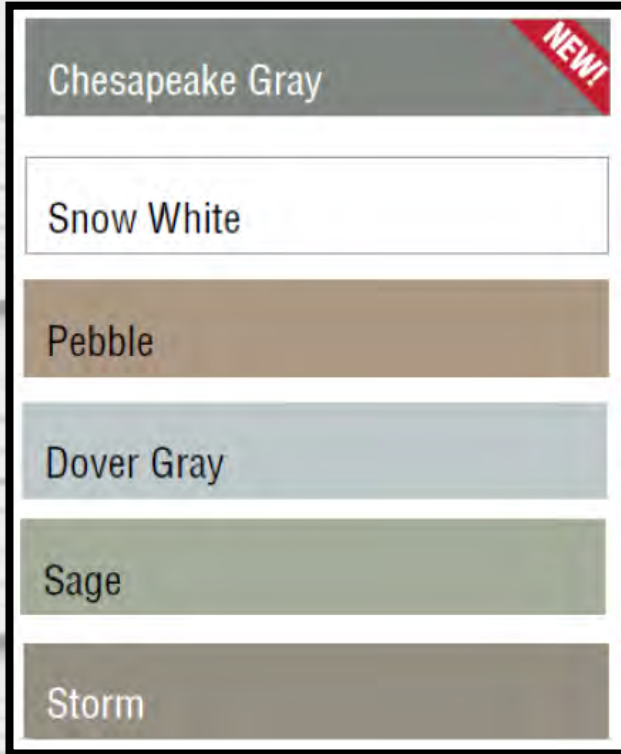

Vinyl Wall Colour Options

Drywall Colour Options

Mountain Gray DLX1021-1

Purity DLX14-20

Willow Springs DLX1007-1

Flagstone DLX1001-4

Happy Trails DLX1084-1

Thin Ice DLX1001-3

Natural White

NOR-FAB
System Built Homes

Sheet Vinyl Flooring (Lino) - Standard

Hillborough Beige DF9626

DF 9656 - Natural

DF 9661 - Thunder

DF 9667 - Harbor Light

Sheet Vinyl Flooring (Lino) - Upgrade

Standard Carpet Options

LVP Vinyl Plank

Laminate Flooring

Chromium #8011

Iridium #8014

Standard Siding

Upgrade Siding

Shakes