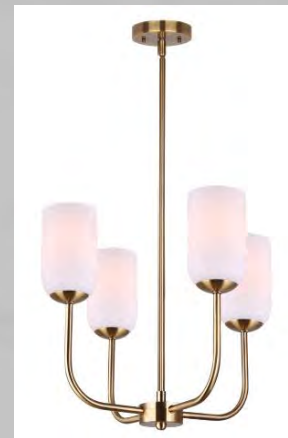

Gold Lighting Package – Basic

(OPR 23140)

Gold NOVALEE Chandelier 1

Gold NOVALEE Pendants 2

Gold NOVALEE Vanity Lights 2