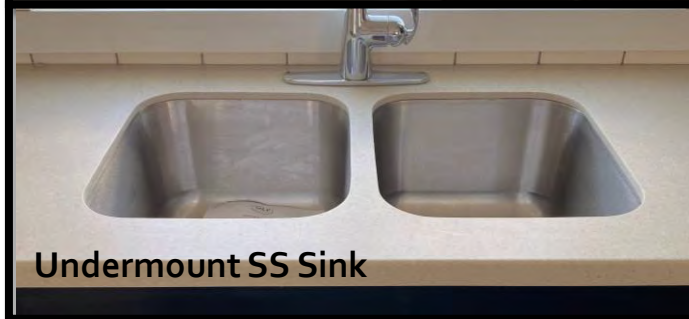

Granite Sink - Black

Standard SS Sink

Undermount SS Sink