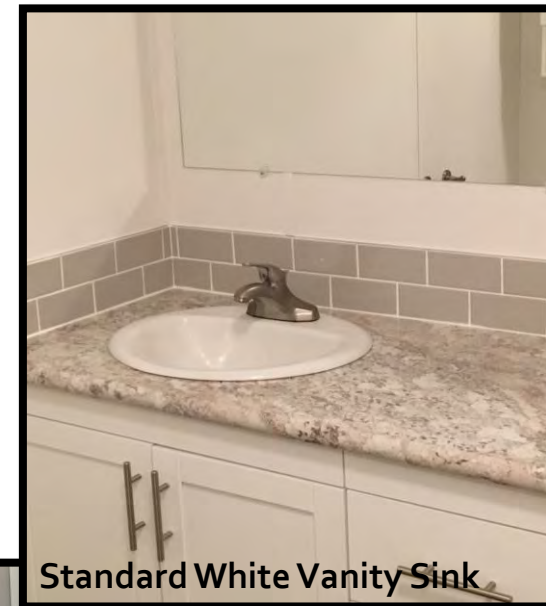

SS - Apron Front Sink

Undermount SS Sink

Standard SS Sink

Vanity Sink Options

Standard White Vanity Sink

Undermount Sink w/Acrylic Countertop

Vessel Sink

Faucet Options

Chrome – Goose Neck

Arbor Bronze – Goose Neck

Chrome – Goose Neck
w/separate soft water tap

Black Pull Down Faucet
MOEN 7864BL

Gold Pull Down Faucet
MOEN 7565BG

Interior Doors - Standard & Upgrades

Standard Flat White