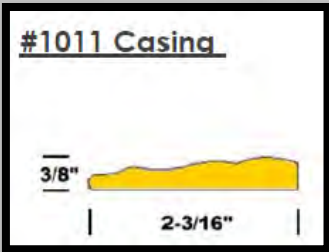

Gray RV17

White RV16

Serene Storm

Tranquil Snow

Moulding Options

Standard

Standard
in applicable models

Baseboard, Window & Door mouldings are available in all cabinet colours.