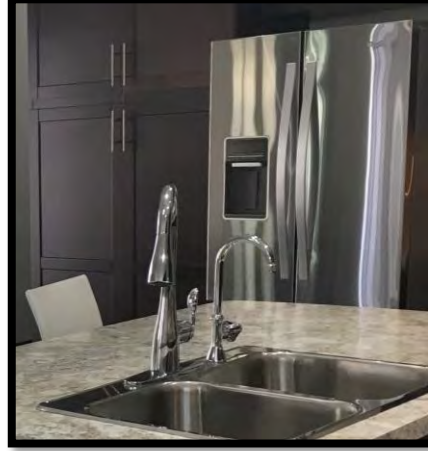

Chrome – Goose Neck
w/separate soft water tap